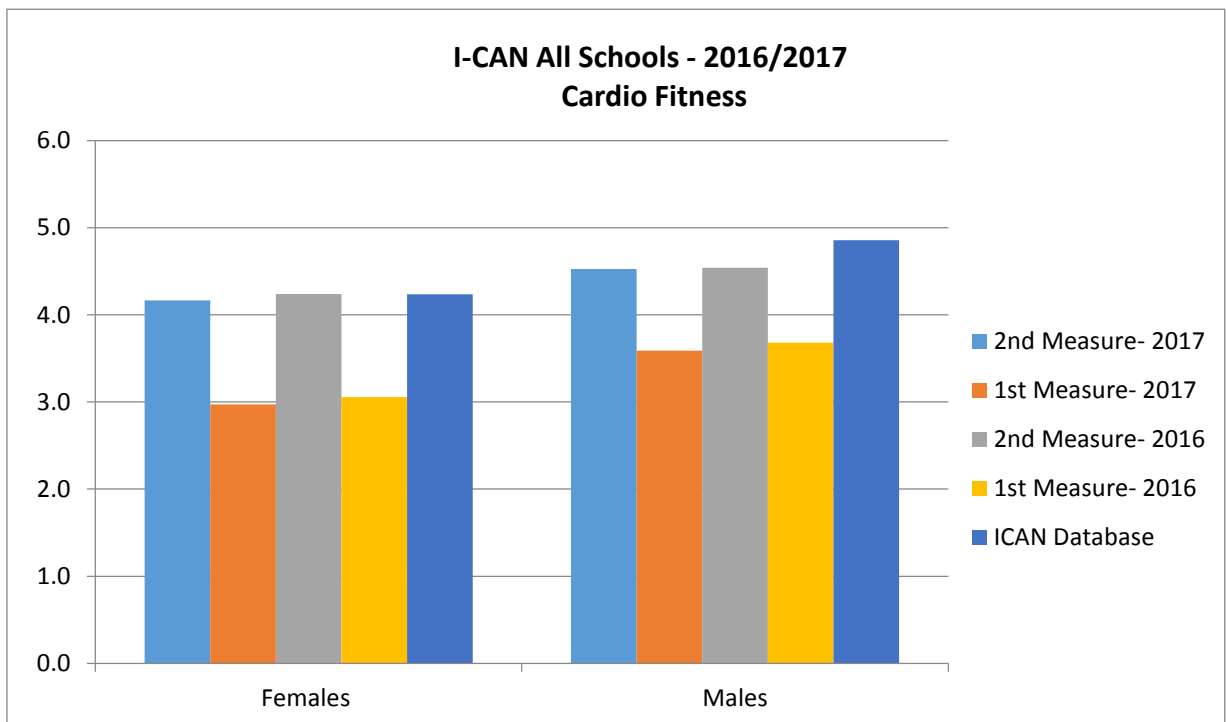

2016/2017

I-CAN Combined Schools Data Analysis