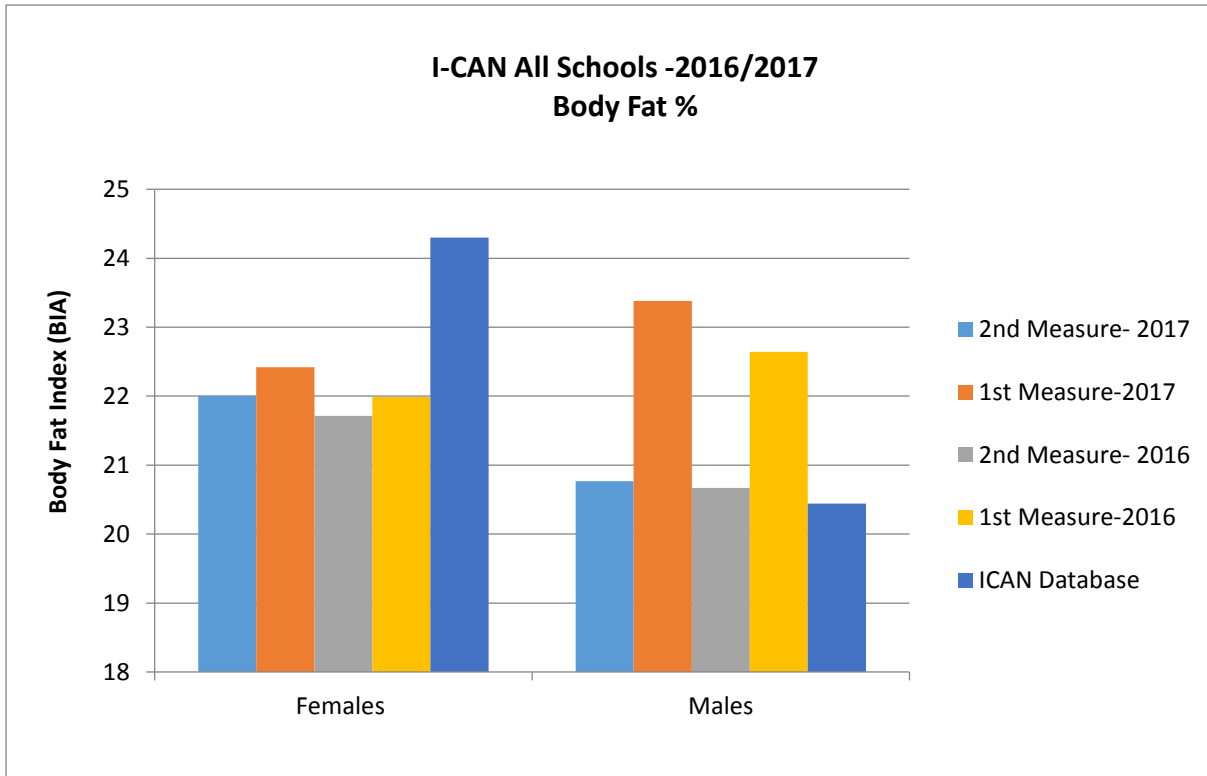

2016/2017

I-CAN Combined Schools Data Analysis