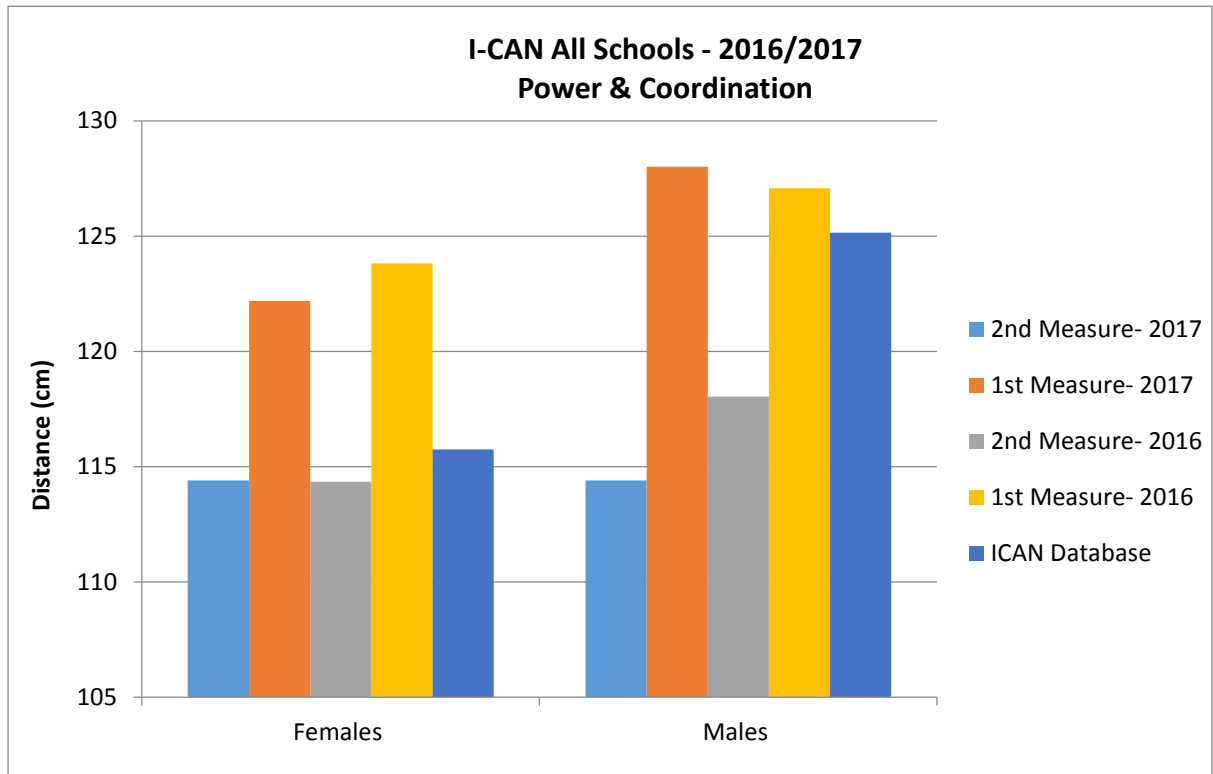

2016/2017

I-CAN Combined Schools Data Analysis