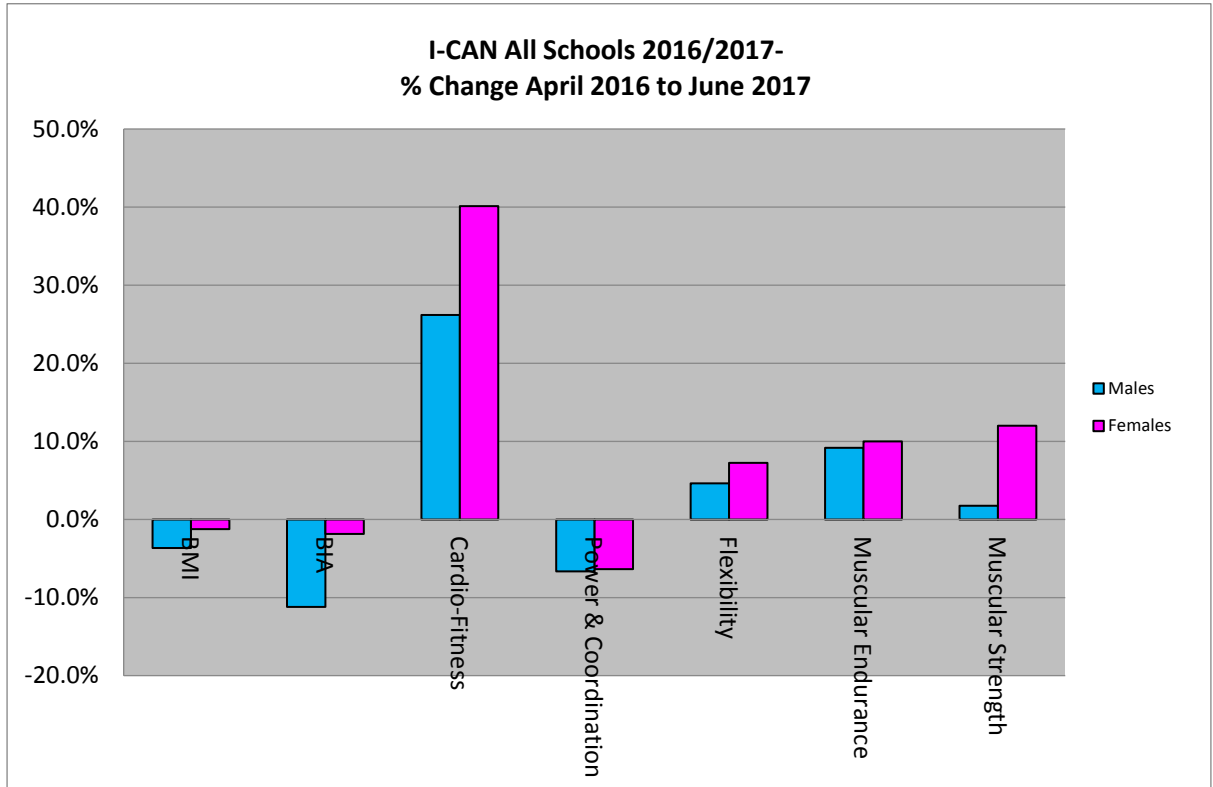

2016/2017

I-CAN Combined Schools Data Analysis

*Data includes the following school- Shepherdson College, Timber Creek School, Bulla School and Canteen Creek School.

2016/2017

I-CAN Combined Schools Data Analysis