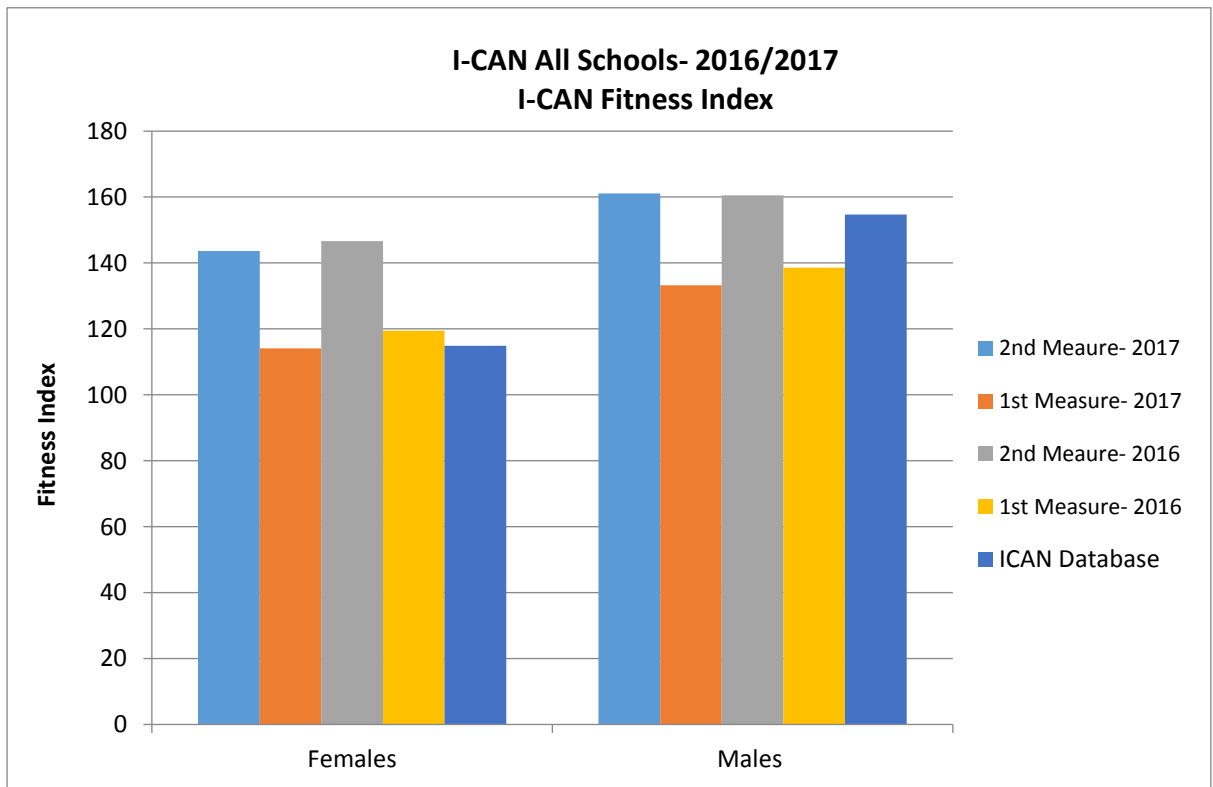

2016/2017

I-CAN Combined Schools Data Analysis

*Data includes the following school- Shepherdson College, Timber Creek School, Bulla School and Canteen Creek School.

2016/2017

I-CAN Combined Schools Data Analysis