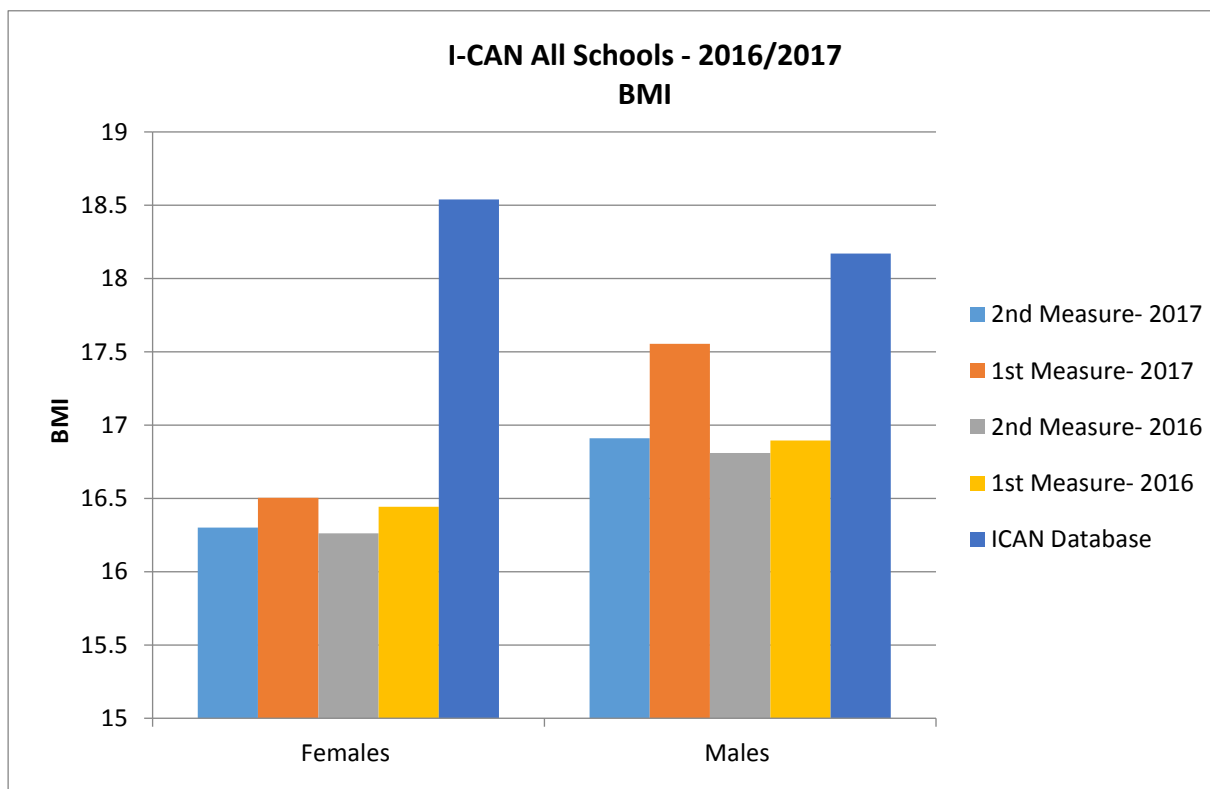

2016/2017

I-CAN Combined Schools Data Analysis