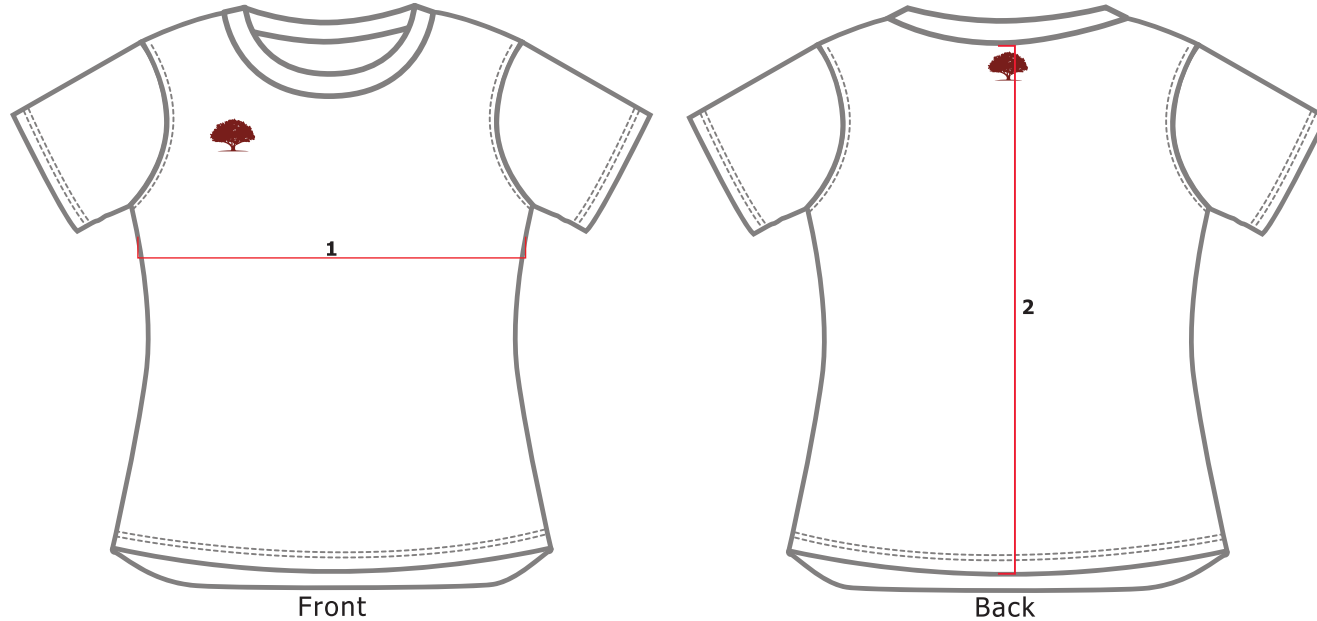

# Customer Measurement Guide

**Product Style Number:** CP0244  
**Main Fabric Type:** MAT086  
**Product Style Name:** Short Sleeve Set-In Sleeve Crew Neck Tee - Adult  
**Gender:** Ladies  
**Label:** ROG008 & ROG014  
**Updated Product Date:** 10/11/2018

Measurements in cms

SIZES		8	10	12	14	16	18	20	22	24
1. ½ Chest		42	46	48	51	53	57	60	64	67
2. Centre Back		59	61	64	66	68	71	73	76	78

Tolerance +/- 1.0 cm

PERFORMANCE MICROMESH FABRICS USED IN THIS PRODUCT ARE THE SAME QUALITY WE USE FOR MANY CORPORATE CUSTOMERS