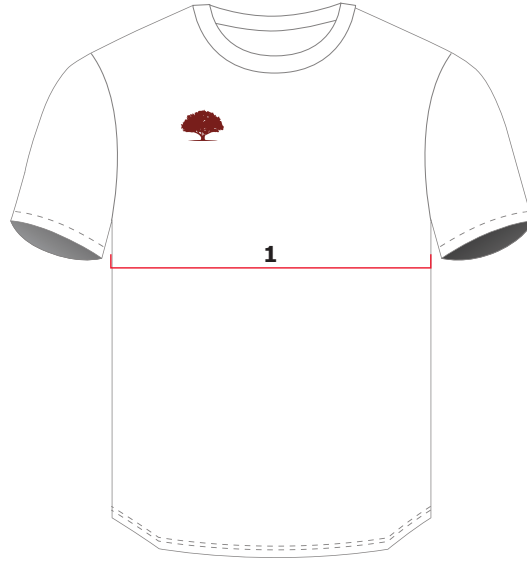

Customer Measurement Guide

Product Style Number: ROC0302
Product Style Name: S/S Set in Sleeve Crew Neck Tee Youth
Main Fabric Type: MAT086 Performance Micromesh
Gender: Unisex
Label (s): -
Updated Product Date: 06/11/2020

Designer and Date:
 LE - 06/11/2020

Colours

- C140 - White
- C140 - White
- C140 - White

Front

Back

Measurements in cms

SIZING							
	4Y	6Y	8Y	10Y	12Y	14Y	16Y
B. 1/2 Chest Width	36	38	40	42	44	46	48
D. Center Back	48	51	54	57	60	62.5	65