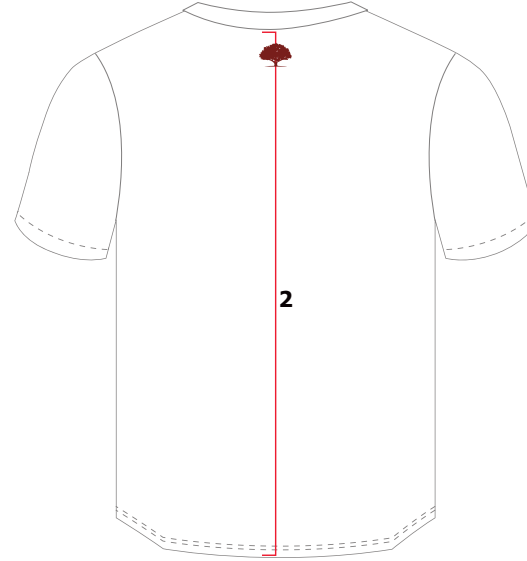

Customer Measurement Guide

Product Style Number: ROC0302
Product Style Name: S/S Set in Sleeve Crew Neck Tee Youth
Main Fabric Type: MAT086 Performance Micromesh
Gender: Unisex
Label (s): -
Updated Product Date: 06/11/2020

Designer and Date:
 LE - 06/11/2020

Colours

- C140 - White
- C140 - White
- C140 - White

Front

Back

Measurements in cms

SIZING							
	4Y	6Y	8Y	10Y	12Y	14Y	16Y
B. 1/2 Chest Width	36	38	40	42	44	46	48
D. Center Back	48	51	54	57	60	62.5	65